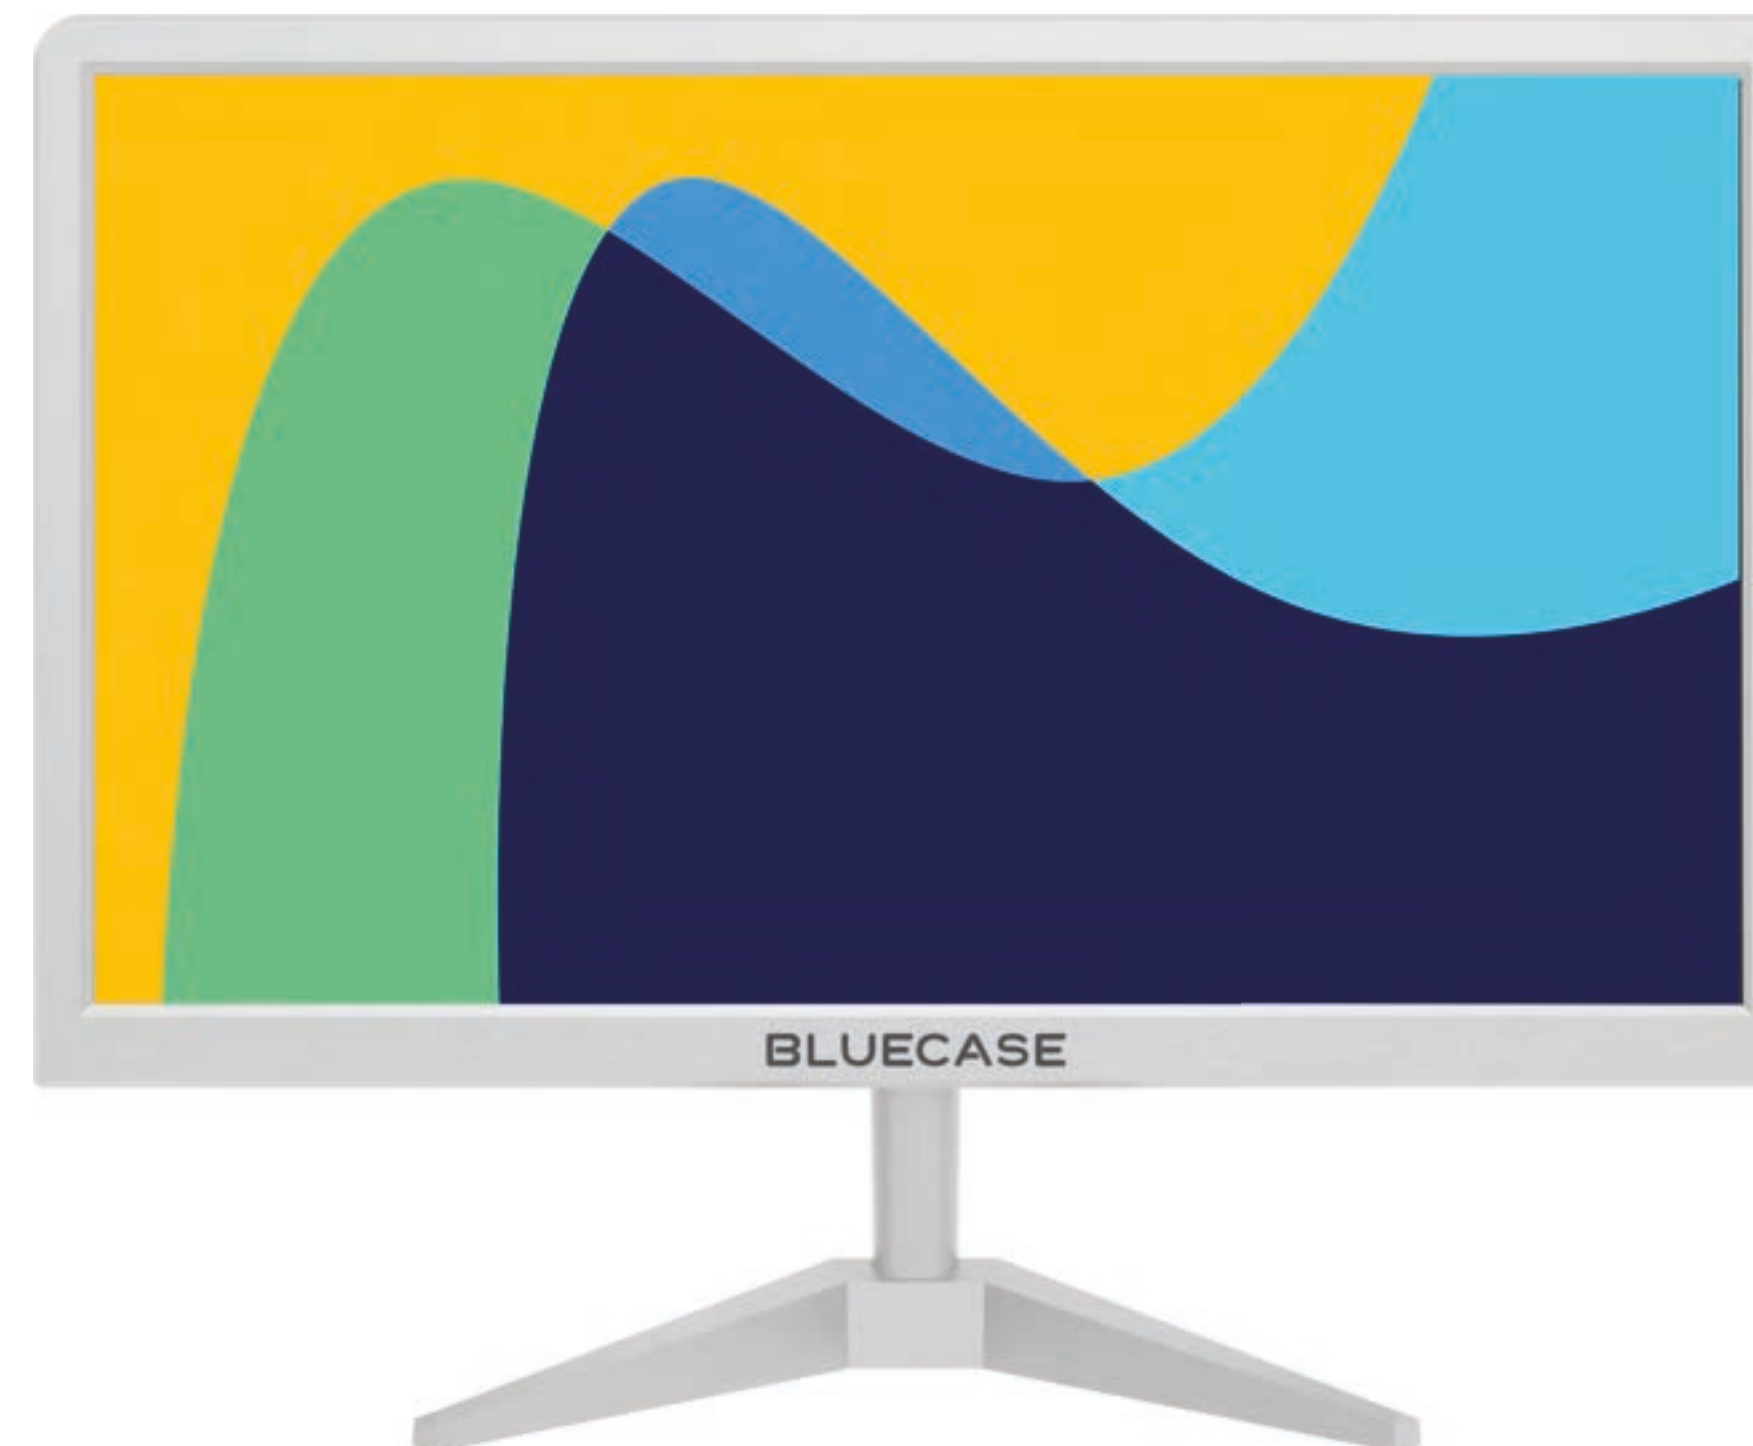

## MONITOR 23,6"

75 HZ / FULL HD / HDMI / VGA / PRETO / VESA

## MONITOR 23,6"

75 HZ / FULL HD / HDMI / VGA / BRANCO / VESA